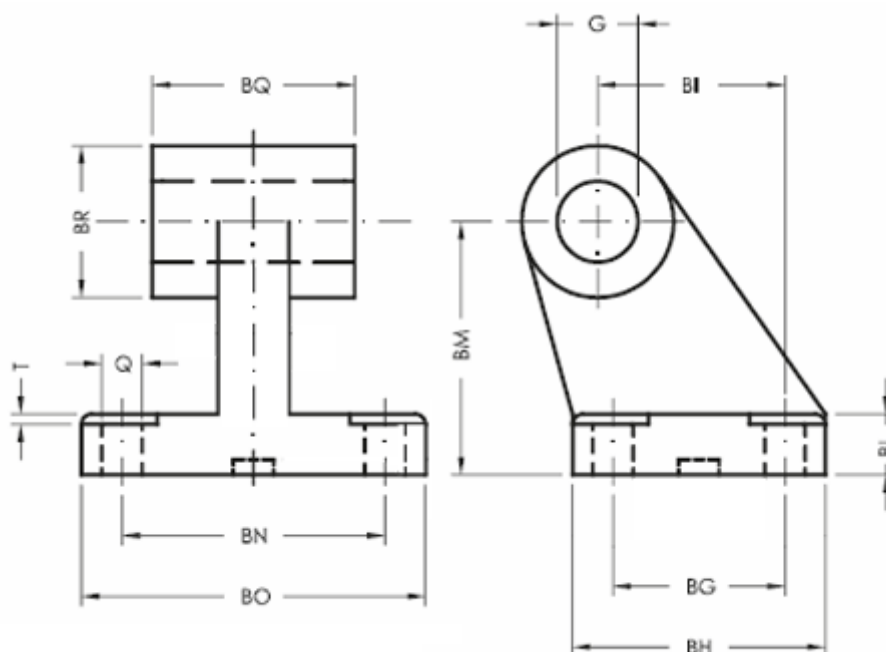

Article number: 587005732

Description: Square joint cetop hinge, type RP107-0057/32
for 32 mm cylinder

Measures

BG = 18	BT = 20
BH = 31	Cylinder size = 32
BI = 21	G = 10
BL = 8	M = 11
BM = 32	Q = 6.6
BN = 38	
BO = 51	
BQ = 26	